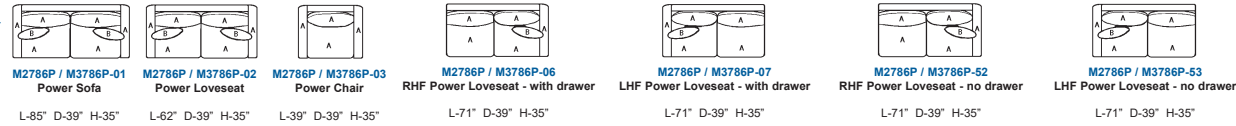

AVAILABLE IN FABRIC OR LEATHER

Sinusuous Spring Construction, 1.9 lb. Foam,
Semi-Attached back.

Config. A

Config. G

PROUDLY BUILT IN NORTH AMERICA

STATIONARY

POWER

STORAGE