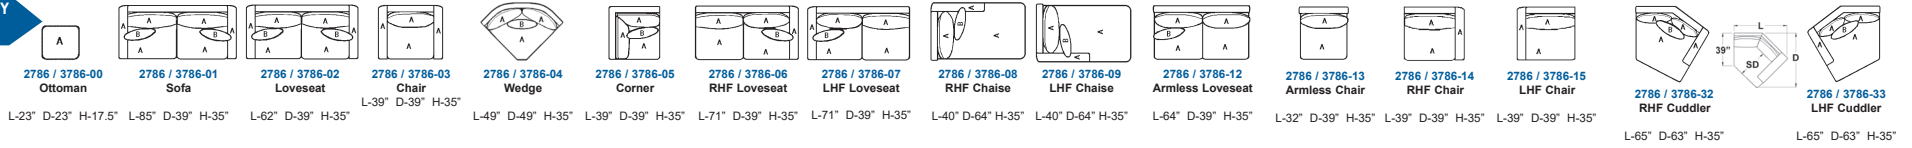

AVAILABLE IN FABRIC OR LEATHER

Sinusuous Spring Construction, 1.9 lb. Foam,
Semi-Attached back.

Config. A

Config. G

PROUDLY BUILT IN NORTH AMERICA

STATIONARY

POWER

STORAGE