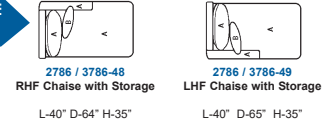

AVAILABLE IN FABRIC OR LEATHER

Sinusuous Spring Construction, 1.9 lb. Foam,
Semi-Attached back.

Config. A

Config. G

PROUDLY BUILT IN NORTH AMERICA

STATIONARY

POWER

STORAGE